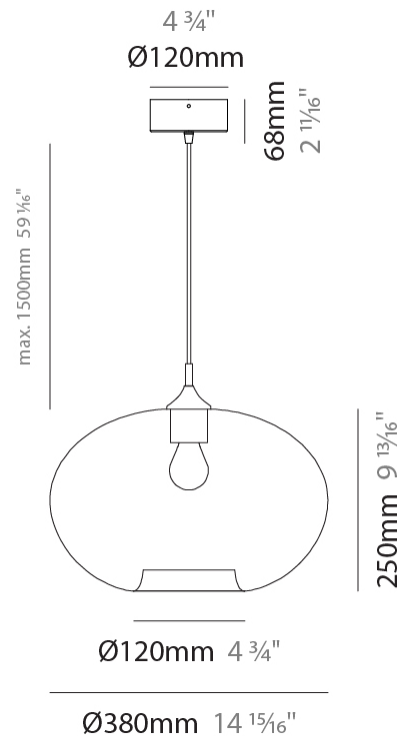

PROJECT	_____
TYPE	_____
SPECIFIER	_____
QUANTITY	_____
DATE	_____

PARIGI CIPOLLA MONOPOINT SUSPENSION

D141078-

base number   Finish
Options

1. To build a product code in our configurator select the specify button on the base model # product page
2. To build a manual product code on this datasheet choose from the options listed below in blue font and add the suffix to the base model #

GENERAL

Series: Parigi Cipolla
Subseries: Parigi Cipolla Monopoint
Brand: Cangini & Tucci
Division: Design
Mounting Type: Suspension
Mounting Location: Ceiling
Subcategory: Pendant

PHYSICAL

Shape: Sphere
Diameter (mm): 380
Diameter (in): 14 ¹⁵/₁₆
Height (mm): 250
Height (in): 9 ¹³/₁₆
Max. Overall Height (mm): 1750
Max. Overall Height (in): 68 ⁷/₈
Light Distribution: Omnidirectional
Weight (kg): 2.40
Weight (lbs): 5.29
Fixture Finish: [AMB / GRN / PNK / RUB / SKB / SMK / TOB / TRA](#)
Holder Finish: CHR
Fixture Material: Glass / Metal
Cable Details: 1500mm Cable

ELECTRICAL

Number of Lamps: 1
Lamp Type: LED Retrofit
Bulb Included: Bulb Not Included
Max. Wattage Per Lamp (W): 8
Lamp Base: E26
Input Voltage (V): 120
Upon Request: 277Vac / GU24

LED

OPTICAL

RATINGS AND CERTIFICATIONS

Certified By: Certified for North American Standards
IP rating: IP20