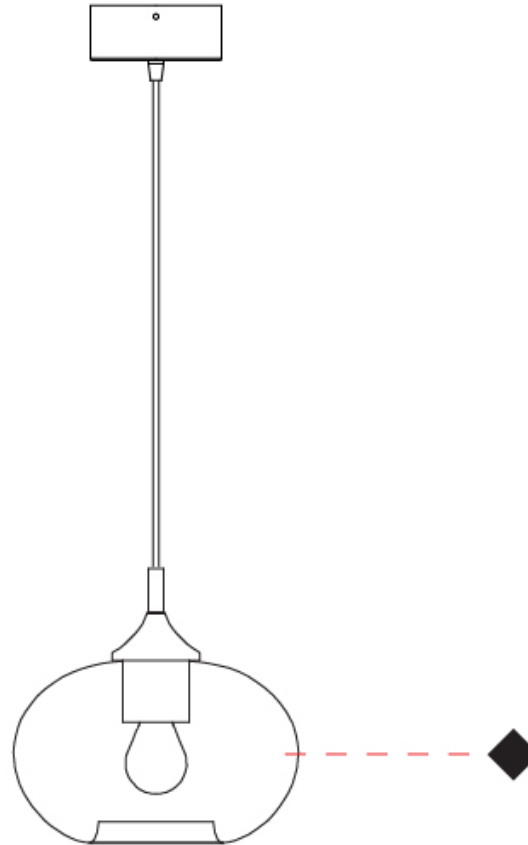

PARIGI CIPOLLA MONOPOINT SUSPENSION

D141076-

PROJECT _____

TYPE _____

SPECIFIER _____

QUANTITY _____

DATE _____

D