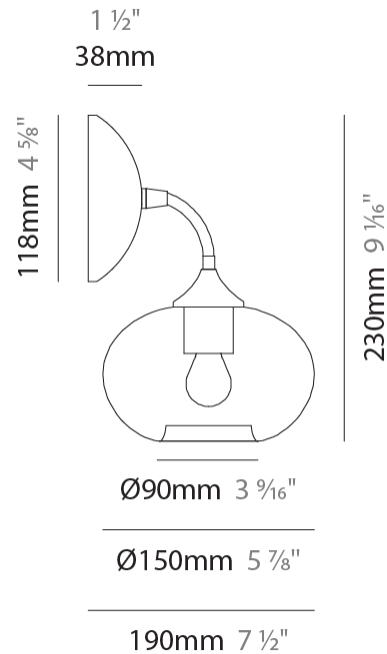

PROJECT
TYPE
SPECIFIER
QUANTITY
DATE

PARIGI CIPOLLA SURFACE

D143014-

base number Finish
Options

1. To build a product code in our configurator select the specify button on the base model # product page
2. To build a manual product code on this datasheet choose from the options listed below in blue font and add the suffix to the base model #

GENERAL

Series: Parigi Cipolla
Brand: Cangini & Tucci
Division: Design
Mounting Type: Surface
Mounting Location: Wall
Subcategory: Ambient

PHYSICAL

Shape: Sphere
Length (mm): 150
Length (in): 5 ⁷/₈
Height (mm): 230
Depth (mm): 190
Height (in): 9 ¹/₁₆
Depth (in): 7 ¹/₂
Light Distribution: Omnidirectional
Weight (kg): 0.45
Weight (lbs): 0.99
Fixture Finish: [AMB / GRN / PNK / RUB / SKB / SMK / TOB / TRA](#)
Holder Finish: CHR
Fixture Material: Glass / Metal

ELECTRICAL

Number of Lamps: 1
Lamp Type: LED Retrofit
Bulb Included: Bulb Not Included
Max. Wattage Per Lamp (W): 4
Lamp Base: E12
Input Voltage (V): 120

LED

OPTICAL

RATINGS AND CERTIFICATIONS

Certified By: Certified for North American Standards
IP rating: IP20