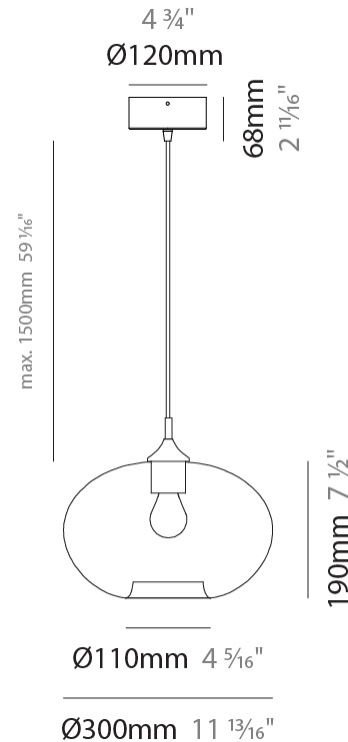

PARIGI CIPOLLA MONOPOINT SUSPENSION

D141077-

base number Finish
Options

1. To build a product code in our configurator select the specify button on the base model # product page
2. To build a manual product code on this datasheet choose from the options listed below in blue font and add the suffix to the base model #

GENERAL

Series: Parigi Cipolla
Subseries: Parigi Cipolla Monopoint
Brand: Cangini & Tucci
Division: Design
Mounting Type: Suspension
Mounting Location: Ceiling
Subcategory: Pendant

PHYSICAL

Shape: Sphere
Diameter (mm): 300
Diameter (in): 11 ¹³/₁₆
Height (mm): 190
Height (in): 7 ¹/₂
Max. Overall Height (mm): 1690
Max. Overall Height (in): 66 ⁹/₁₆
Light Distribution: Omnidirectional
Weight (kg): 1.40
Weight (lbs): 3.09
Fixture Finish: [AMB / GRN / PNK / RUB / SKB / SMK / TOB / TRA](#)
Holder Finish: CHR
Fixture Material: Glass / Metal
Cable Details: 1500mm Cable

ELECTRICAL

Number of Lamps: 1
Lamp Type: LED Retrofit
Bulb Included: Bulb Not Included
Max. Wattage Per Lamp (W): 8
Lamp Base: E26
Input Voltage (V): 120
Upon Request: 277Vac / GU24

LED

OPTICAL

RATINGS AND CERTIFICATIONS

Certified By: Certified for North American Standards
IP rating: IP20

PROJECT
TYPE
SPECIFIER
QUANTITY
DATE