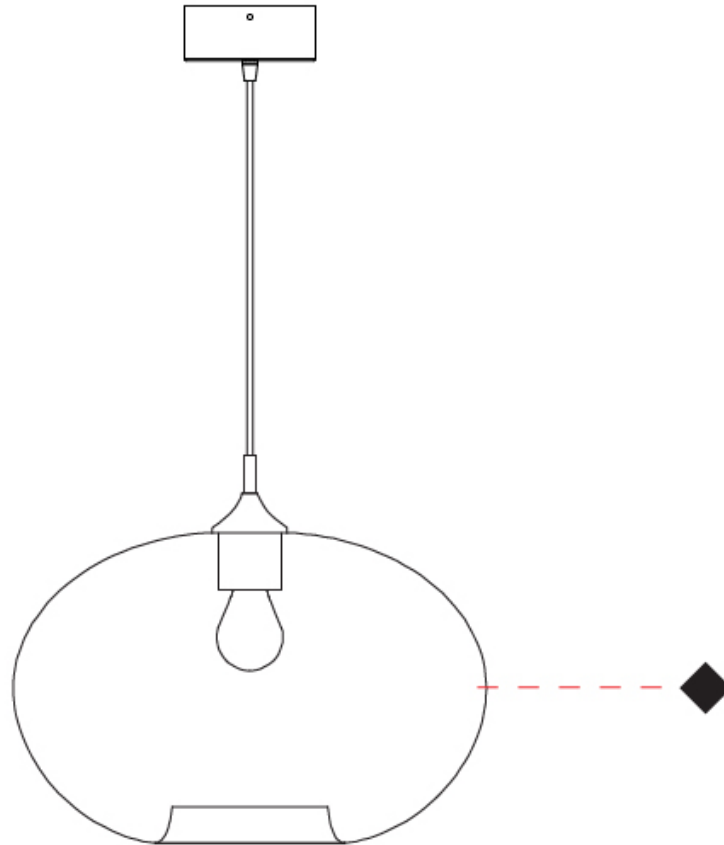

PARIGI CIPOLLA MONOPOINT SUSPENSION

D141078-

PROJECT _____

TYPE _____

SPECIFIER _____

QUANTITY _____

DATE _____

D