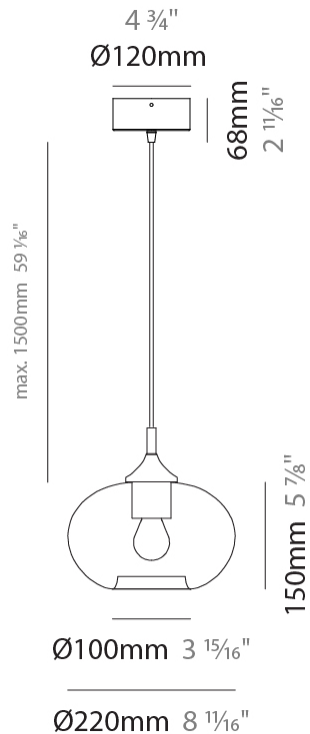

PROJECT	
TYPE	
SPECIFIER	
QUANTITY	
DATE	

PARIGI CIPOLLA MONOPOINT SUSPENSION

D141076-

base number   Finish
Options

1. To build a product code in our configurator select the specify button on the base model # product page
2. To build a manual product code on this datasheet choose from the options listed below in blue font and add the suffix to the base model #

GENERAL

Series: Parigi Cipolla
Subseries: Parigi Cipolla Monopoint
Brand: Cangini & Tucci
Division: Design
Mounting Type: Suspension
Mounting Location: Ceiling
Subcategory: Pendant

PHYSICAL

Shape: Sphere
Diameter (mm): 220
Diameter (in): 8 ¹¹/₁₆
Height (mm): 150
Height (in): 5 ⁷/₈
Max. Overall Height (mm): 1650
Max. Overall Height (in): 64 ¹⁵/₁₆
Light Distribution: Omnidirectional
Weight (kg): 1.10
Weight (lbs): 2.43
Fixture Finish: [AMB / GRN / PNK / RUB / SKB / SMK / TOB / TRA](#)
Holder Finish: CHR
Fixture Material: Glass / Metal
Cable Details: 1500mm Cable

ELECTRICAL

Number of Lamps: 1
Lamp Type: LED Retrofit
Bulb Included: Bulb Not Included
Max. Wattage Per Lamp (W): 8
Lamp Base: E26
Input Voltage (V): 120
Upon Request: 277Vac / GU24

LED

OPTICAL

RATINGS AND CERTIFICATIONS

Certified By: Certified for North American Standards
IP rating: IP20