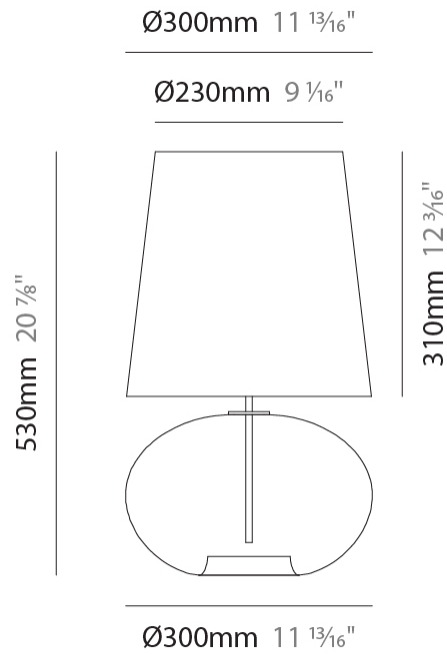

PARIGI CIPOLLA PORTABLE

D144009-

base number   Finish
Options

PROJECT
TYPE
SPECIFIER
QUANTITY
DATE

1. To build a product code in our configurator select the specify button on the base model # product page
2. To build a manual product code on this datasheet choose from the options listed below in blue font and add the suffix to the base model #

GENERAL

Series: Parigi Cipolla
Brand: Cangini & Tucci
Division: Design
Mounting Type: Portable
Mounting Location: Table
Subcategory: Ambient

PHYSICAL

Shape: Sphere
Diameter (mm): 300
Diameter (in): 11 ¹³/₁₆"
Height (mm): 530
Height (in): 20 ⁷/₈"
Light Distribution: Omnidirectional
Weight (kg): 1.65
Weight (lbs): 3.64
Fixture Finish: [AMB](#) / [GRN](#) / [PNK](#) / [RUB](#) / [SKB](#) / [SMK](#) / [TOB](#) / [TRA](#)
Holder Finish: CHR
Fixture Material: Glass / Metal

ELECTRICAL

Number of Lamps: 1
Lamp Type: LED Retrofit
Bulb Included: Bulb Not Included
Max. Wattage Per Lamp (W): 7
Lamp Base: E26
Input Voltage (V): 120
Upon Request: 277Vac / GU24

LED

OPTICAL

RATINGS AND CERTIFICATIONS

Certified By: Certified for North American Standards
IP rating: IP20