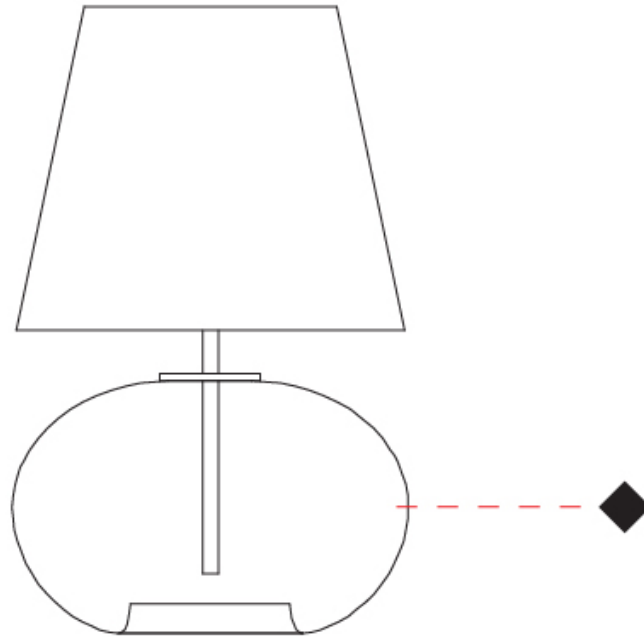

PARIGI CIPOLLA PORTABLE

D144008-

PROJECT

TYPE

SPECIFIER

QUANTITY

DATE

D