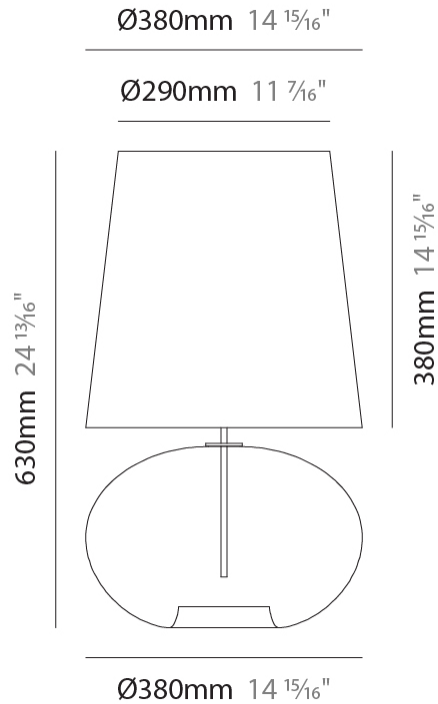

PARIGI CIPOLLA PORTABLE

D144010-

base number   Finish
Options

PROJECT	_____
TYPE	_____
SPECIFIER	_____
QUANTITY	_____
DATE	_____

1. To build a product code in our configurator select the specify button on the base model # product page
2. To build a manual product code on this datasheet choose from the options listed below in blue font and add the suffix to the base model #

GENERAL

Series: Parigi Cipolla
Brand: Cangiini & Tucci
Division: Design
Mounting Type: Portable
Mounting Location: Table
Subcategory: Ambient

PHYSICAL

Shape: Sphere
Diameter (mm): 380
Diameter (in): 14 ¹⁵/₁₆"
Height (mm): 630
Height (in): 24 ¹³/₁₆"
Light Distribution: Omnidirectional
Weight (kg): 2.64
Weight (lbs): 5.82
Fixture Finish: [AMB](#) / [GRN](#) / [PNK](#) / [RUB](#) / [SKB](#) / [SMK](#) / [TOB](#) / [TRA](#)
Holder Finish: CHR
Fixture Material: Glass / Metal

ELECTRICAL

Number of Lamps: 1
Lamp Type: LED Retrofit
Bulb Included: Bulb Not Included
Max. Wattage Per Lamp (W): 7
Lamp Base: E26
Input Voltage (V): 120
Upon Request: 277Vac / GU24

LED

OPTICAL

RATINGS AND CERTIFICATIONS

Certified By: Certified for North American Standards
IP rating: IP20